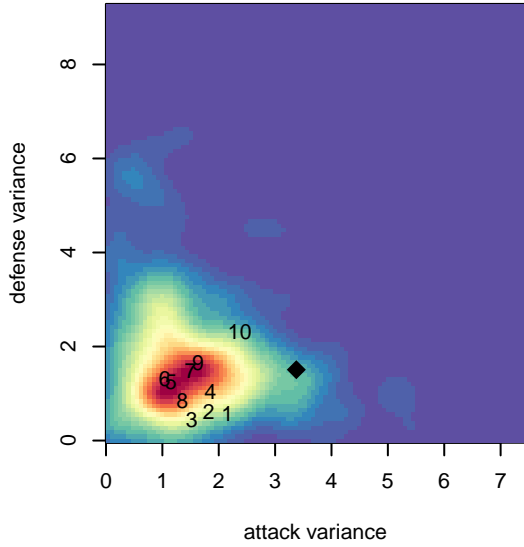

**attack and defense variance (black dot)
relative to other teams
and top 10 in region**