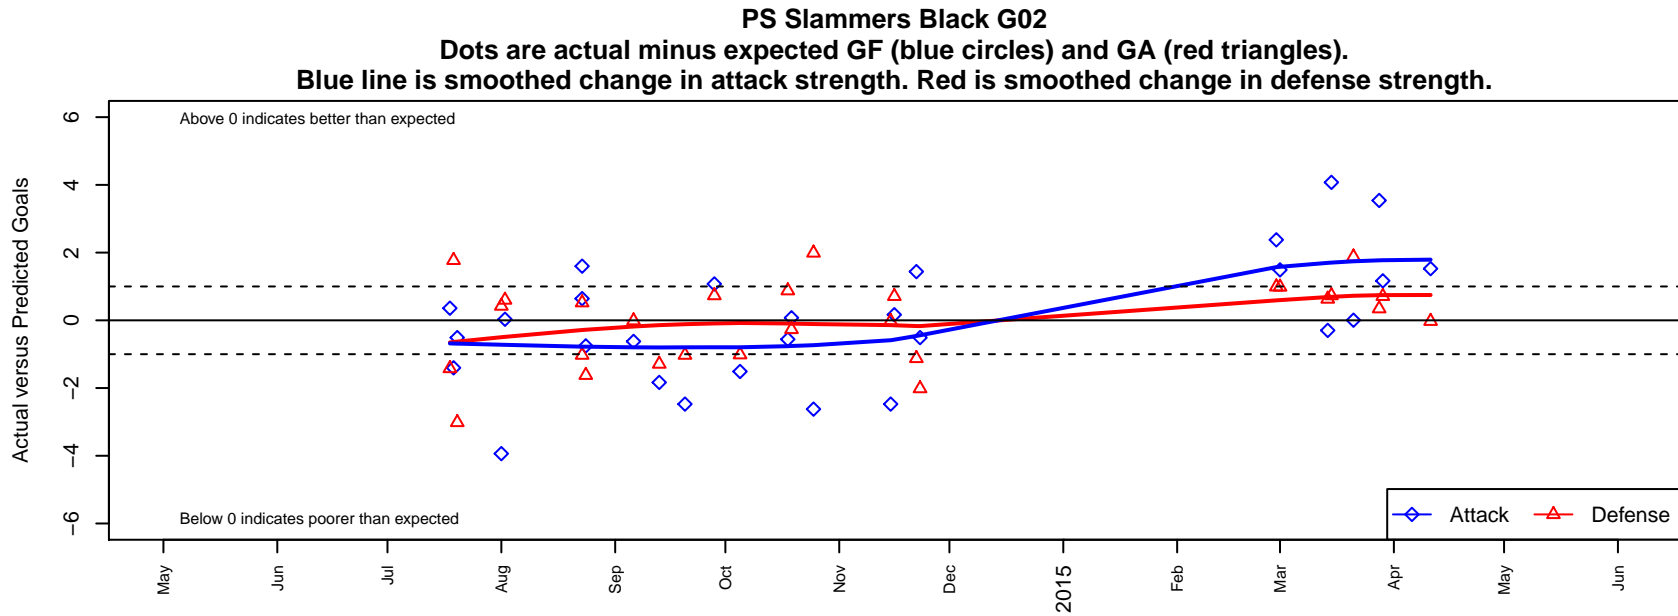

**attack and defense variance (black dot)
relative to other teams
and top 10 in region**

**attack and defense rating
relative to others at age
and all opponents in last 13 months**

PS Slammers Black G02

Puget Sound Slammers
Lacey, WA
G02 total strength=654
attack=0.98 defense=0.37
fall league = PSPL Classic 2 U12
spr league = Spr PSPL Classic 2 U12

alt names used:
Puget Sound Slammers
Puget Sound Slammers
PS Slammers g02 Black
PS Slammers g02 Black
PS Slammers

Venues played:
2014 KITG GU12 Red
2014 Cowlitz Kickoff GU12
2014 Xtreme Cup GU12
2014 PSPL Classic 2 U12
2014 Spr PSPL Classic 2 U12