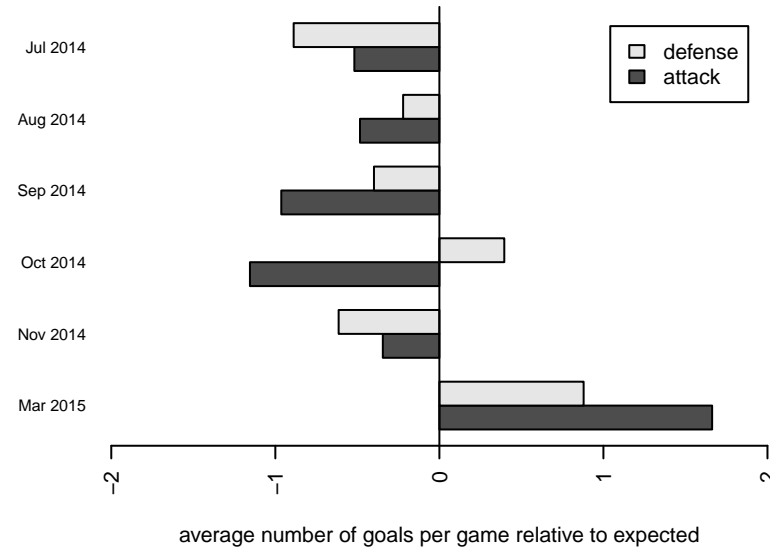

Performance relative to 13 month average