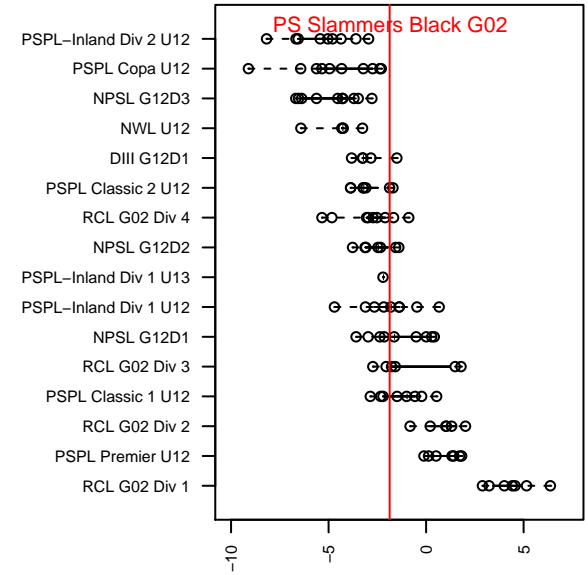

**attack and defense rating
relative to others at age
and all opponents in last 13 months**