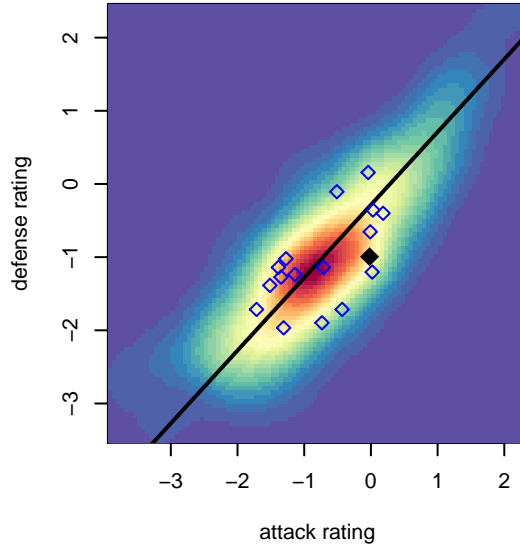

**attack and defense rating
relative to others at age
and all opponents in last 13 months**